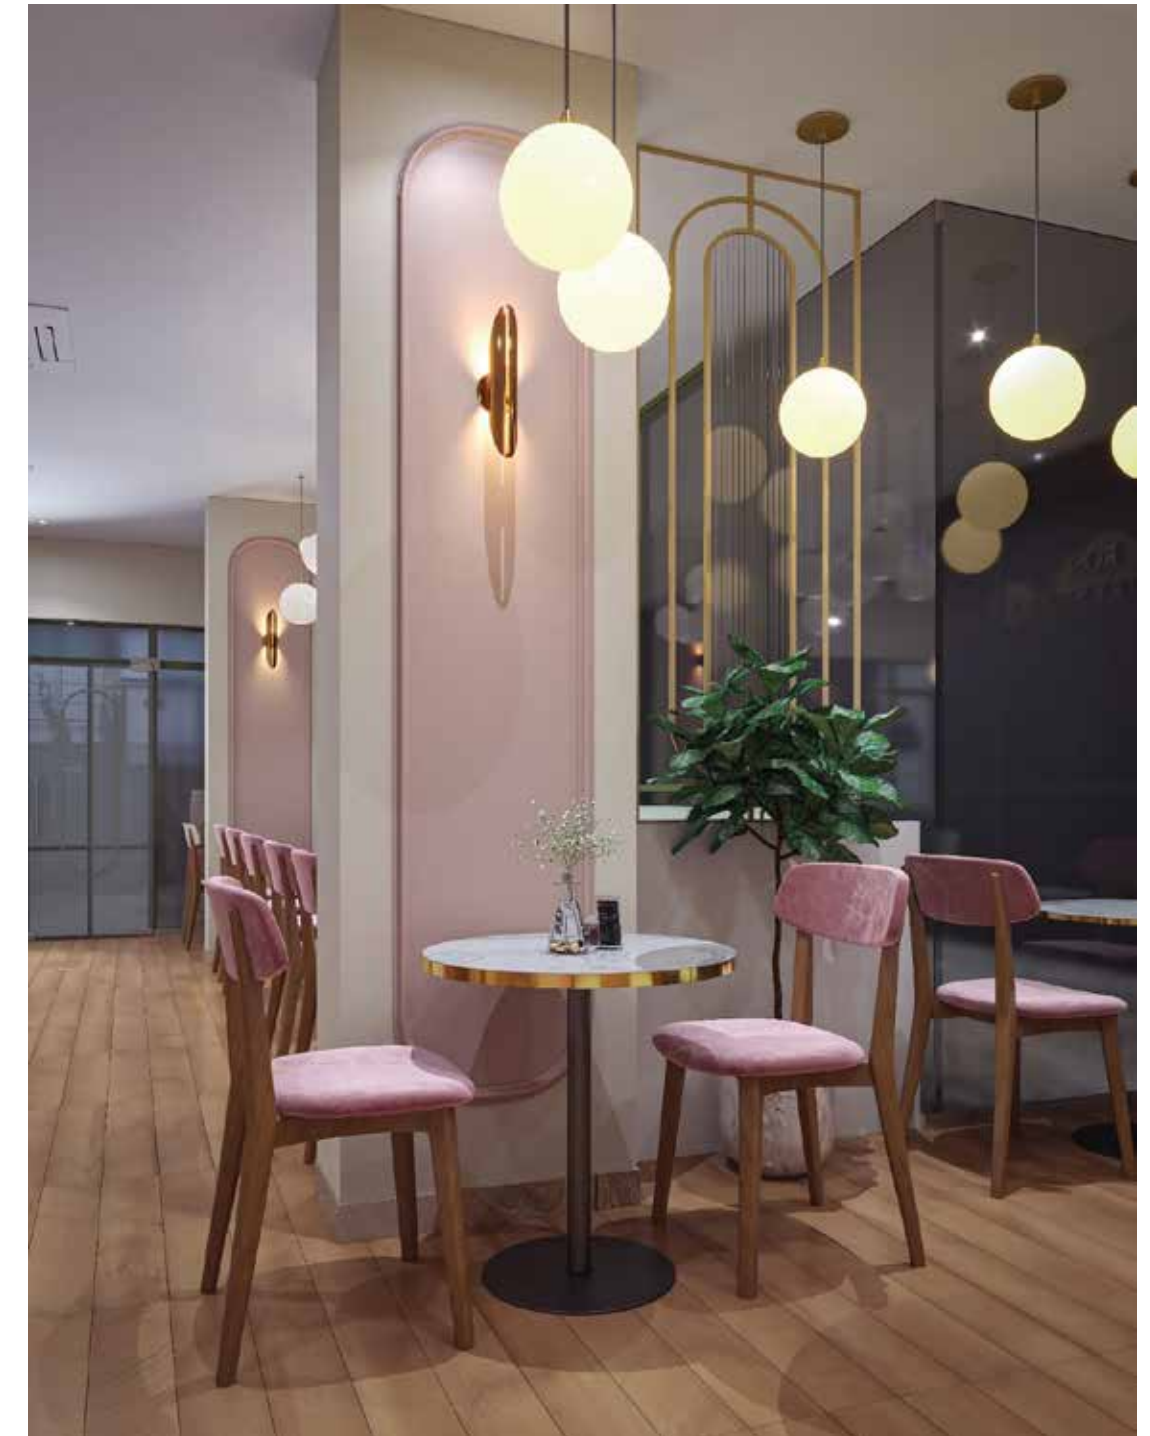

RESTAURANT INTERIOR DESIGN

The elegant design blends soft pink tones, olive accents, natural wood textures, and light blue highlights, creating a warm and inviting atmosphere perfect for a cozy and sophisticated experience.